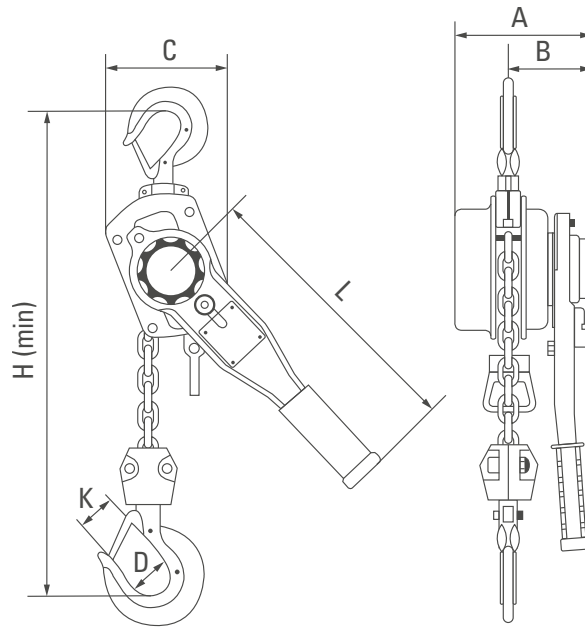

www.gtlifting.co.uk
www.gtlifting.ae

Viper Lever Hoist

- Capacity ranging from 500kg - 9,000kg
- Heavy Duty Robust Casing
- Easy to use free wheel mechanism, enables chain to be pulled freely when not under load
- Grade 80 Calibrated Load Chain
- Swivel Hooks fitted with Heavy Duty Catches
- New improved Chain Stopper with Easy Grip

T +971 (0)7 2660041 **F** +971 (0)7 2660212 **E** gtliftng@emirates.net.ae

www.gtlifting.co.uk
www.gtlifting.ae

Viper Lever Hoist Technical Data

Dimensions

| Code | Capacity (kgs) | Standard Lift (mtrs) | A (mm) | B (mm) | C (mm) | D (mm) | H (mm) | L (mm) | K (mm) | Load Chain (mm) | Falls of Chain |
|-------|----------------|----------------------|--------|--------|--------|--------|--------|--------|--------|-----------------|----------------|
| TO200 | 500 | 1.5 | 105 | 78 | 80 | 35 | 260 | 300 | 25 | 5 | 1 |
| TO201 | 750 | 1.5 | 148 | 90 | 136 | 40 | 320 | 280 | 27 | 6 | 1 |
| TO207 | 1000 | 1.5 | 148 | 90 | 136 | 40 | 320 | 280 | 27 | 6 | 1 |
| TO202 | 1500 | 1.5 | 172 | 98 | 160 | 44 | 380 | 410 | 34 | 7.1 | 1 |
| TO206 | 2000 | 1.5 | 180 | 105 | 160 | 46 | 380 | 410 | 36 | 8 | 1 |
| TO203 | 3000 | 1.5 | 200 | 115 | 180 | 50 | 480 | 410 | 38 | 10 | 1 |
| TO204 | 6000 | 1.5 | 200 | 115 | 235 | 64 | 600 | 410 | 48 | 10 | 2 |
| TO205 | 9000 | 1.5 | 200 | 115 | 330 | 85 | 700 | 410 | 57 | 10 | 3 |