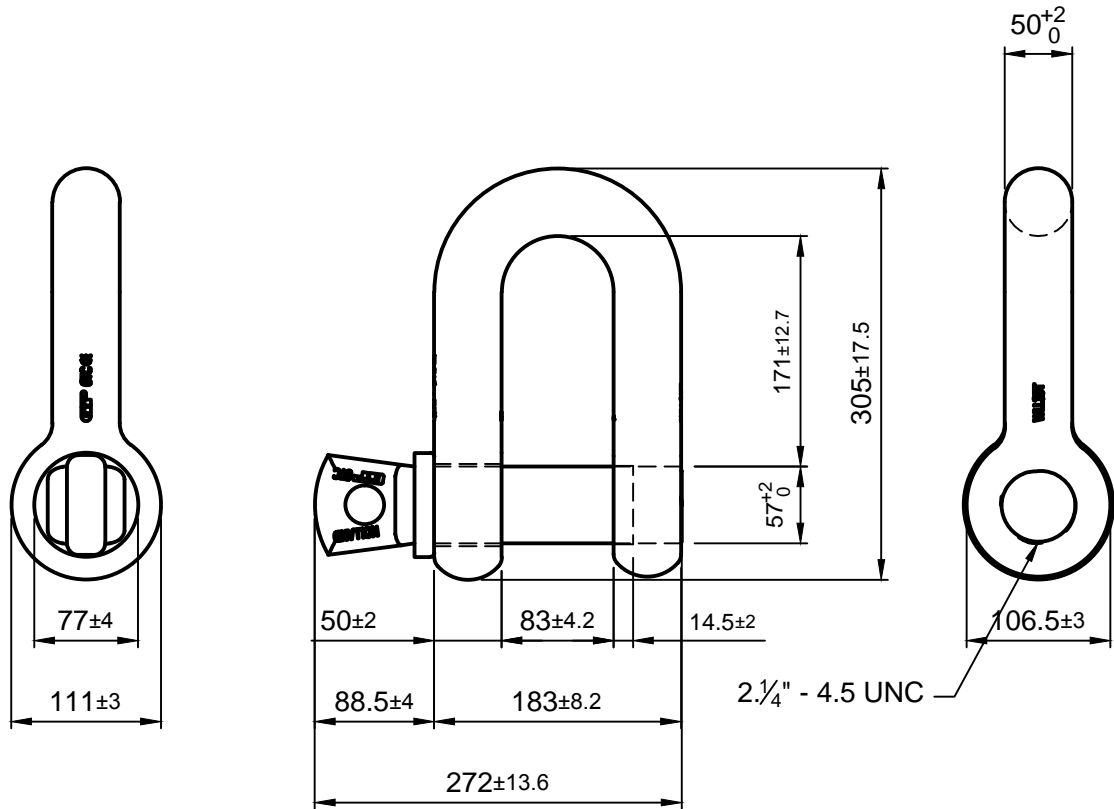

Green Pin® Standard Shackles

Group : G-4151

Part : GPGDBB50

WLL : 35 t

We reserve the right to make amendments on specifications in this drawing without prior notification.

P.O. Box 57, 3360 AB Sliedrecht
(The Netherlands)
Industrieweg 6, 3361 HJ Sliedrecht
Tel. 0184-413300 Fax. 0184-413101

Title	Green Pin® Standard Shackles dee shackles with screw collar pin	Remark	G-4151 GPGDBB50
-------	--	--------	--------------------

Format	A4		
Scale	1:5		
Drawing number	5090	Rev.	A