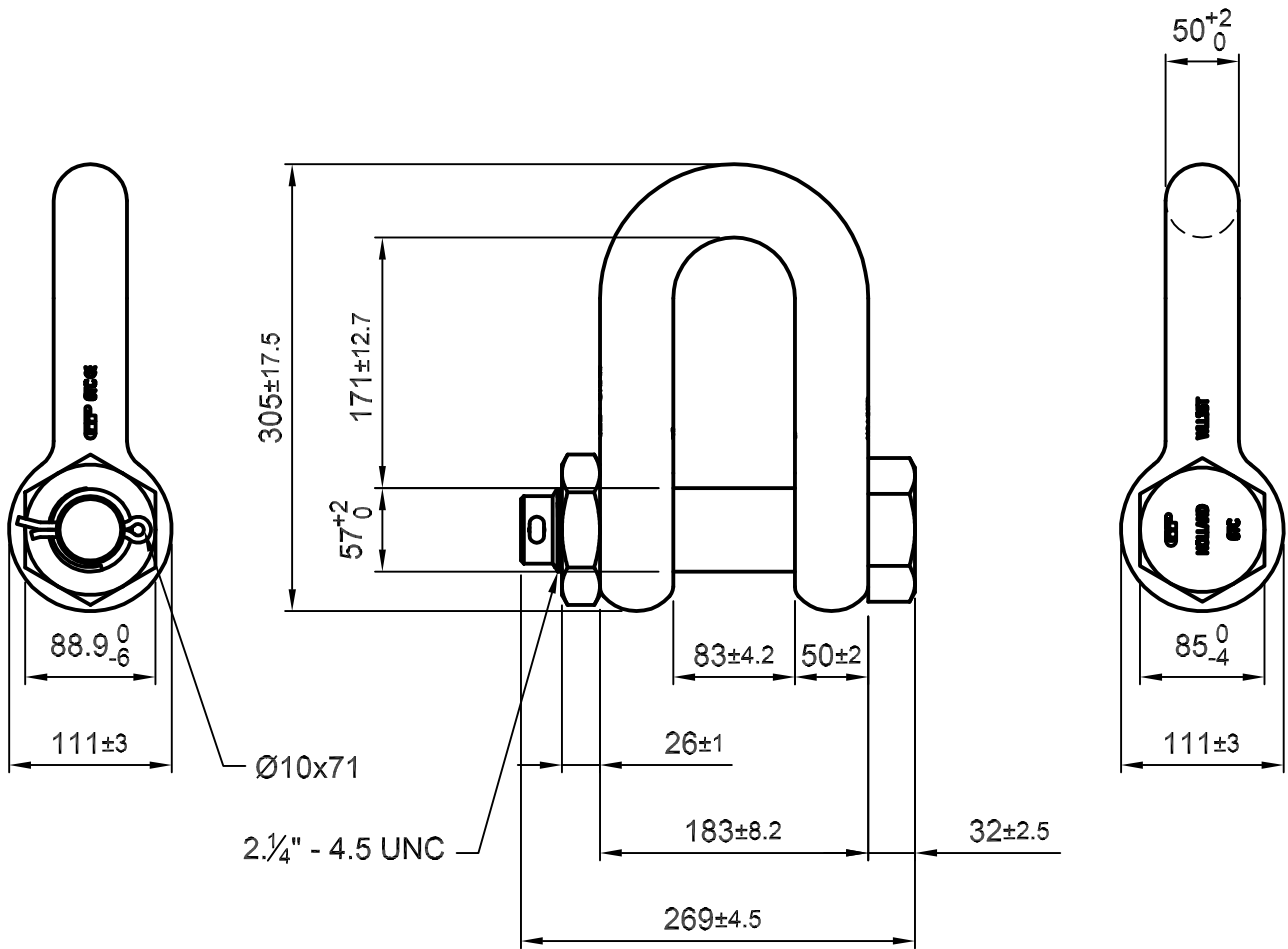

Green Pin® Standard Shackles

Group : G-4153

Part : GPGDMB50

WLL : 35 t

We reserve the right to make amendments on specifications in this drawing without prior notification.

P.O. Box 57, 3360 AB Sliedrecht
(The Netherlands)
Industrieweg 6, 3361 HJ Sliedrecht
Tel. 0184-413300 Fax. 0184-413101

Title **Green Pin® Standard Shackles
dee shackles with safety bolt**

Remark
G-4153
GPGDMB50

Format	A4	
Scale	1:5	
Drawing number	5035	Rev.
		0